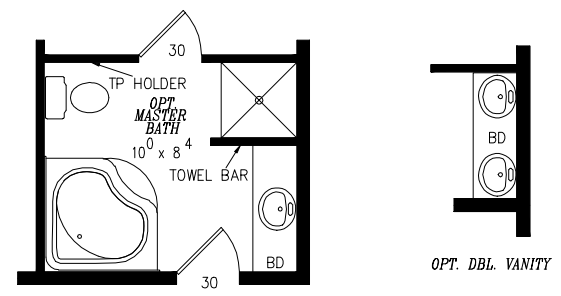

MODEL C-986 7632  
 BOX SIZE 76'-0" x 30'-0"  
 APPROX. 2280 SQ. FT.

\* GRILL IN DOORS  
 VAULTED CEILING  
 SKYLIGHTS NOT AVAILABLE ON CANADIAN HOMES

OPT. DBL. VANITY